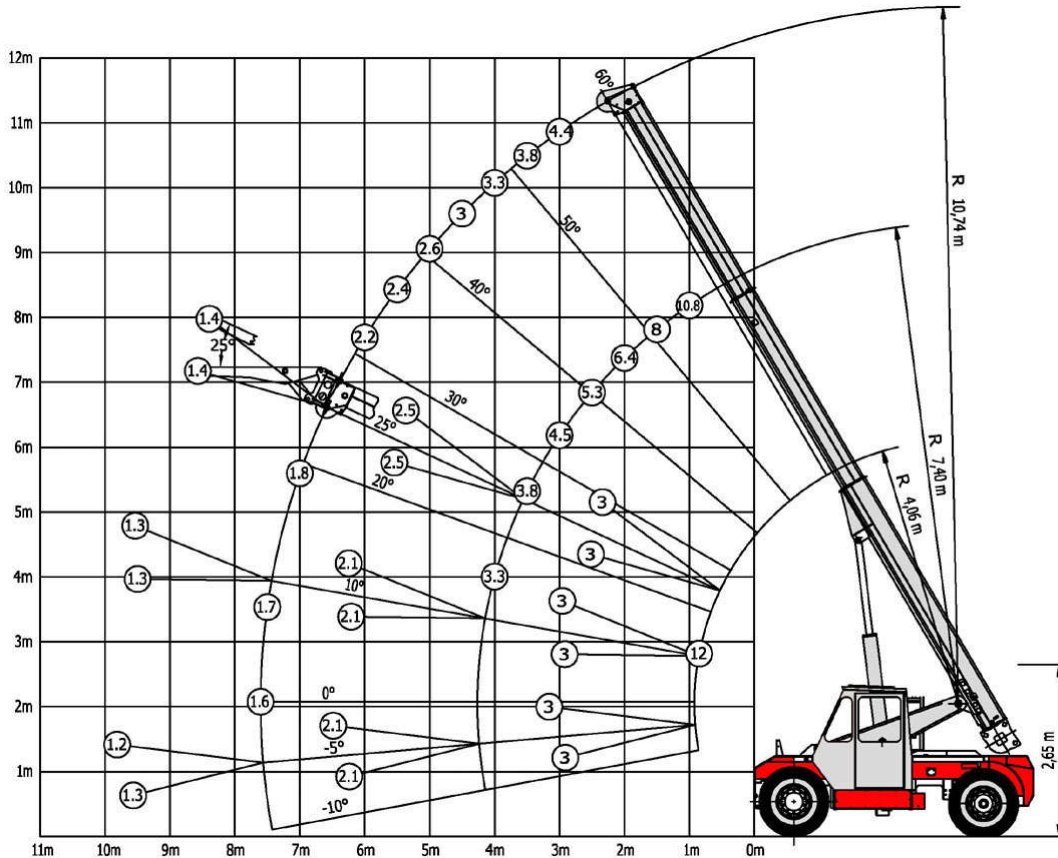

PICK & CARRY CRANE

Mod. SP120

CRANE

PICK & CARRY CRANE

Mod. SP120

OPERATING WEIGHT

Kg. 12.000

OPERATING CAPACITY

Kg. 11.400

ROTATING BOOM

Operating weight

•Kg 11.400

Operating weight

•Kg 12.00

Traveling speed

•32 Km/h

Proportional extending arm

•in Weldox

Length

•5.387 mm

Width

•2.343 mm

Arm rotation

•4.780 mm

Diesel engine

•IVECO TURBO

Displacement

•4.500 CC

Net power

•74 Kw 100 CV at 2300 rpm

Gear

•semi-automatic with a 3+3 gears