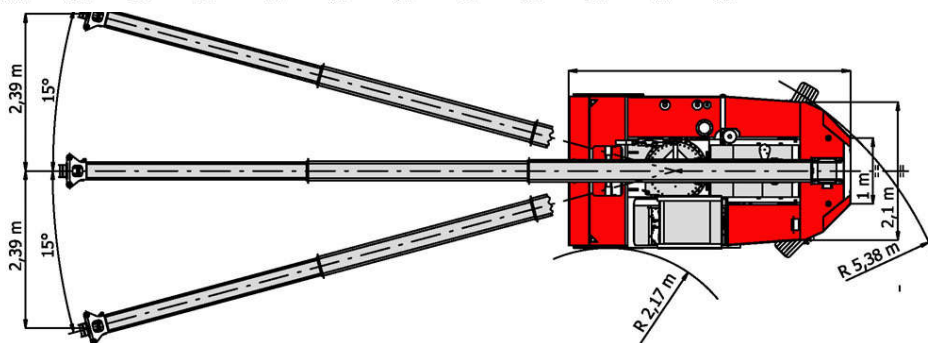

PICK & CARRY CRANE

Mod. SP120

CRANE

PICK & CARRY CRANE

Mod. SP120

OPERATING WEIGHT

Kg. 12.000

OPERATING CAPACITY

Kg. 11.400

ROTATING BOOM

Operating weight

•Kg 11.400

Operating weight

•Kg 12.00

Traveling speed

•32 Km/h

Proportional extending arm

•in Weldox

Length

•5.387 mm

Width

•2.343 mm

Arm rotation

•4.780 mm

Diesel engine

•IVECO TURBO

Displacement

•4.500 CC

Net power

•74 Kw 100 CV at 2300 rpm

Gear

•semi-automatic with a 3+3 gears