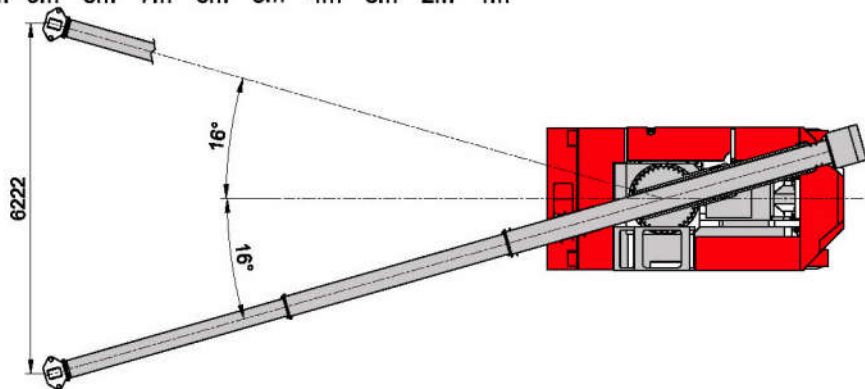

PICK & CARRY CRANE

Mod. SP260

CAMS
INDUSTRIALE

CRANE

CAMS
GROUP

PICK & CARRY CRANE

Mod. SP260

OPERATING WEIGHT

Kg. 24.300

OPERATING CAPACITY

Kg. 26.000

ROTATING BOOM

Operating weight •Kg 24.300	Operating weight •Kg 26.000	Traveling speed •32 Km/h	Proportional extending arm •Weldox	Length •6.473 mm	Width •2.520 mm	Arm rotation •6.222 mm
Diesel engine •IVECO TURBO	Displacement •6.700 CC	Net power •129 Kw 175 CV at 2200 rpm	Gear •Semiautomatic at 3+3 gears	Cooling system. •Heat exchanger	Oil tank •300 lt.	Fuel tank •248 lt.