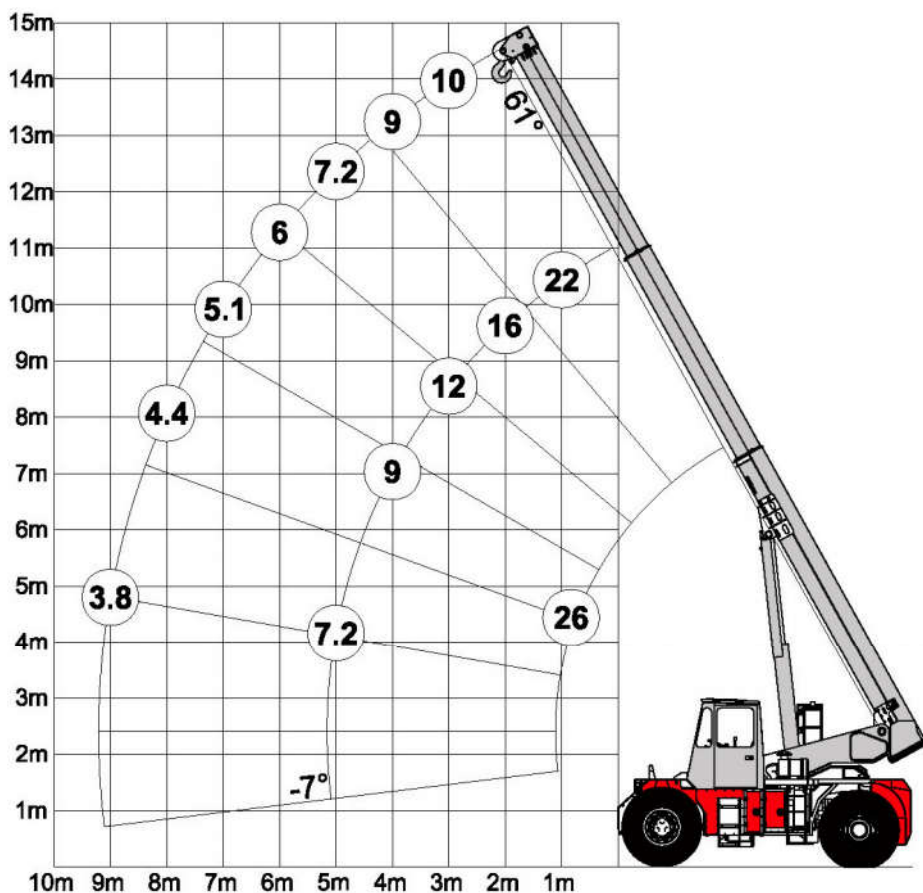

PICK & CARRY CRANE

Mod. SP260

CAMS
INDUSTRIALE

CRANE

CAMS
GROUP

PICK & CARRY CRANE

Mod. SP260

OPERATING WEIGHT

Kg. 24.300

OPERATING CAPACITY

Kg. 26.000

ROTATING BOOM

Operating weight •Kg 24.300	Operating weight •Kg 26.000	Traveling speed •32 Km/h	Proportional extending arm •Weldox	Length •6.473 mm	Width •2.520 mm	Arm rotation •6.222 mm
Diesel engine •IVECO TURBO	Displacement •6.700 CC	Net power •129 Kw 175 CV at 2200 rpm	Gear •Semiautomatic at 3+3 gears	Cooling system. •Heat exchanger	Oil tank •300 lt.	Fuel tank •248 lt.